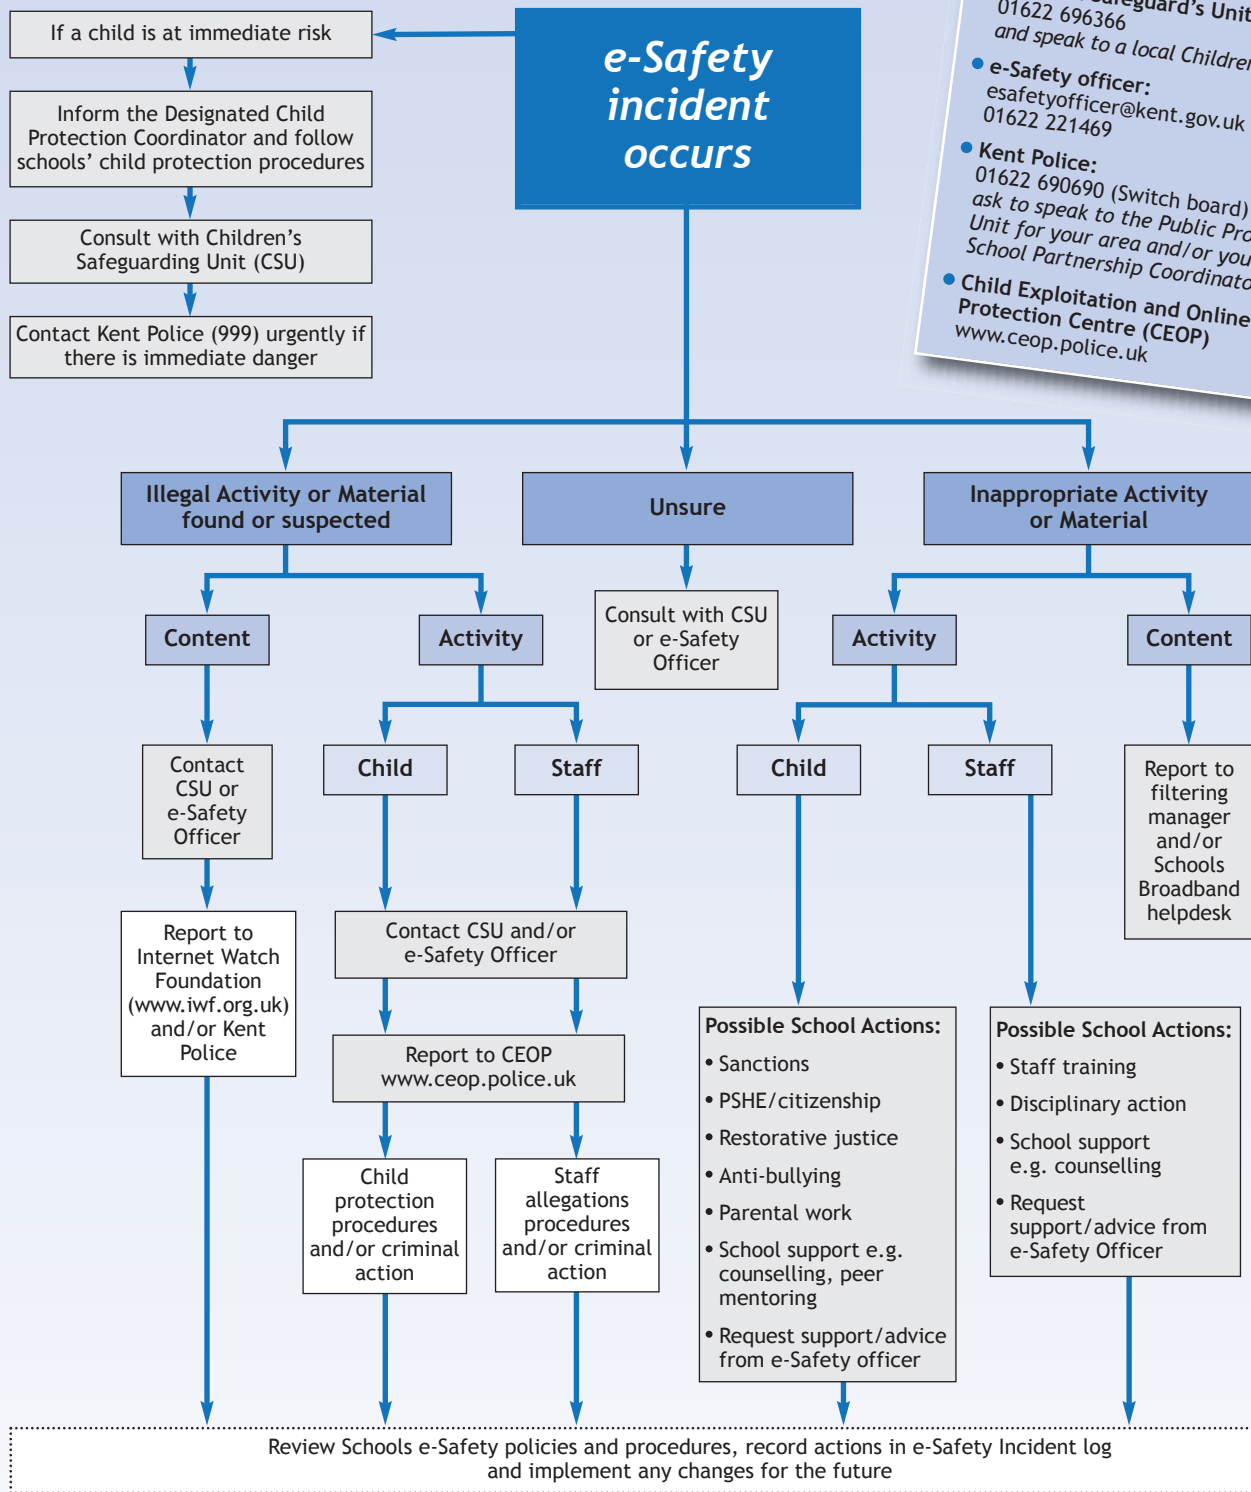

Response to an Incident of Concern

Contacts

- Children Safeguard's Unit (CSU)
01622 696366
and speak to a local Children's Officer
- e-Safety officer:
esafetyofficer@kent.gov.uk
01622 221469
- Kent Police:
01622 690690 (Switch board)
ask to speak to the Public Protection Unit for your area and/or your Safer School Partnership Coordinator
- Child Exploitation and Online Protection Centre (CEOP)
www.ceop.police.uk

Local Contact Details

Schools Designated Child Protection Coordinator: _____

School e-Safety Coordinator: _____

e-Safety/Child Protection Governor(s): _____

Safer School Partnership Coordinator: _____

Local Children's Officer: _____

Other useful details: _____